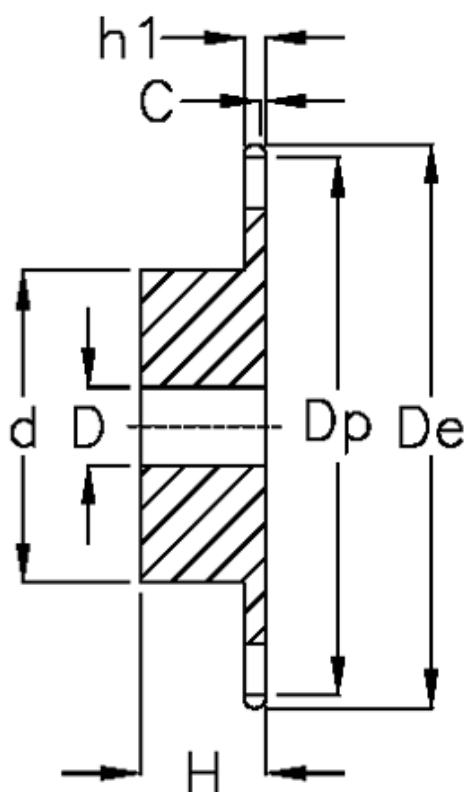

Article number: 616081008012

Description: Sprocket 16 B-1 Z=12 simplex
predrilled, Rustfast

Measures

C = 2.5
d = 69
D = 16±0,5

De = 109
Dp = 98.14

For chain size = 1" x 17,02 mm

For chain type = 16 B-1

H = 40

h1 = 16.2

Number of teeth = 12